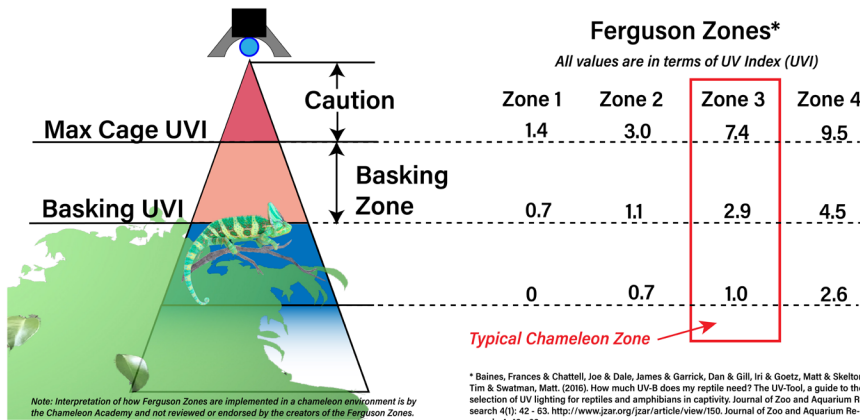

Chameleons & UVB

This infographic summarizes the high level basics of UVB. For a free downloadable copy and more detailed understanding, access the QR code with your smartphone.

chameleonacademy.com

UVI 160 — Exo-Terra 200 26W CFL¹ Screen top² UVI

UV Index (UVI): World Health Organization scale for measuring UVB levels
Gradient: How much UVI levels change within a given distance
Ferguson Zones: Scientific estimates for reptile husbandry UV Index values

Maximum Cage UVI: UVI 7.4 for Ferguson Zone 3
Basking UVI: Target reading for basking. Community tested as UVI 3.

Caution Zone: Excessive UVB levels
Basking Zone: Target values for effective & safe chameleon exposure

Implementing UV Index Levels in a Chameleon Cage