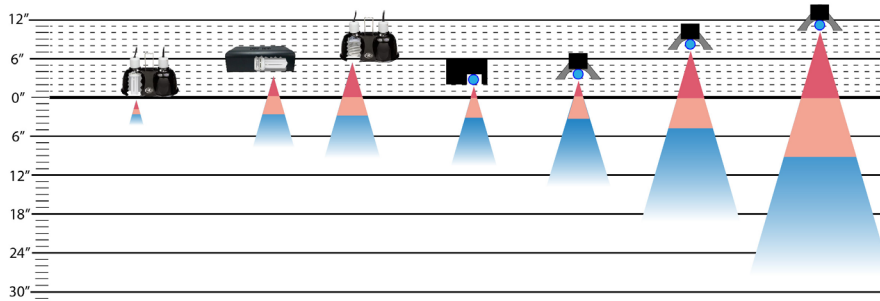

UVB Bulb Penetration

Brand	ZooMed	Arcadia	Exo-Terra	ZooMed	Arcadia	Arcadia	Arcadia
Line	Reptisun	D3 Compact	Reptile UVB	Reptisun	ProT5	ProT5	ProT5
Tech	T5 HO CFL	T5 HO CFL	T5 HO CFL	T8 Linear	T5 HO Linear	T5 HO Linear	T5 HO Linear
Power	5.0, 13W	12%, 26W	200, 26W	10.0, 24"	6%, 24W	12%, 24W	14%, 24W

Brand	ZooMed	Exo-Terra	ZooMed	ZooMed	Arcadia	Arcadia	Arcadia
Product	Dual Dome	Compact	Dual Dome	T8 24" Hood	ProT5 24"	ProT5 24"	ProT5 24"

All measurements taken through Phifer charcoal standard aluminum insect screen, 70% penetration
Bulbs were aged 100 hours and warmed up for at least 30 minutes before testing